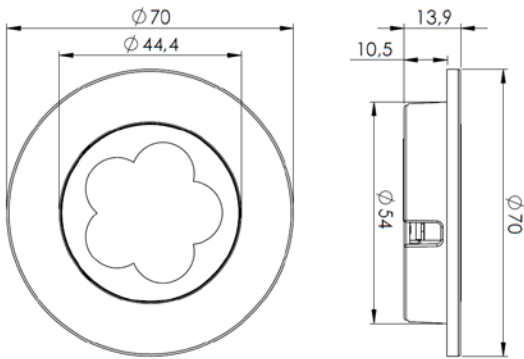

## ID-LED Steel 12V | 3470201384

Dimensions [mm]

### General features

Power supply	12V (DC)
Light source	LED
Wattage	2.3W
Weight	
Length of wire	2 m
Packing method	Bulk

### Materials

Housing	PC
Lens	PC
Cover	Steel

**Packing**

Box	Weight	Size	Amount
Inner	N/A	N/A	N/A
Outer	G.W.: 9 KGS N.W.: 7.5 KGS	540x260x280 mm	100 pcs

**Labels**

No.	Placement	Size	Colour	Print	Amount
1	Back of spot	18x12 mm	Silver	Black	1 pc