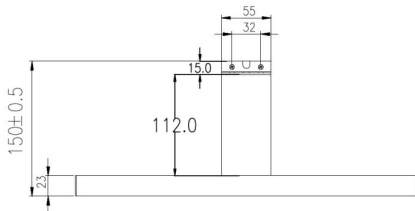

Lagan Lamp | 3470199734

Dimensions [mm]

General features

Power supply	230V ~ 50Hz
Light source	LED
Wattage	3.6W
Size	380 mm
Length of wire	1.5m
Packing method	Sales Box

Lighting

Beam angle	120°
Colour temperature	3220K - 3465K
Colour rendering index	~80
Luminous flux	~123 lumen

Safety

IP Class	IP44
Protection Class	Class III
Approvals	CE

Materials

Diffuser	PMMA
Arm	Aluminium
Screw	Steel

Packing

Box	Weight	Size	Amount
Inner		390x160x40 mm	1 pc
Outer	G.W.: 14.7KGS N.W.: 9.9KGS	620x410x340 mm	30 pcs

Labels

No.	Placement	Size	Colour	Print	Amount
1	Arm of Lamp	80x30 mm	Silver	Black	1 pc
2	Arm of Lamp	20x10 mm	Silver	Black	1 pc

1

2

Accessories

Type	Info	Amount
Instruction Manual	IM0083	1 pc.

Product history

Revise and date
Rev0 - 07-08-2015; First version of datasheet

Lagan Lamp | 3470199750

Dimensions [mm]

General features

Power supply	230V ~ 50Hz
Light source	LED
Wattage	5.52W
Size	580 mm
Length of wire	1.5m
Packing method	Sales Box