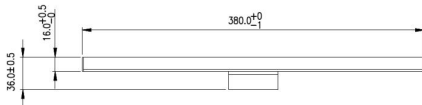

Lagan Lamp | 3470199734

Dimensions [mm]

General features

Power supply	230V ~ 50Hz
Light source	LED
Wattage	3.6W
Size	380 mm
Length of wire	1.5m
Packing method	Sales Box

Lighting

Beam angle	120°
Colour temperature	3220K - 3465K
Colour rendering index	~80
Luminous flux	~123 lumen

Safety

IP Class	IP44
Protection Class	Class III
Approvals	CE

Materials

Diffuser	PMMA
Arm	Aluminium
Screw	Steel

Packing

Box	Weight	Size	Amount
Inner		390x160x40 mm	1 pc
Outer	G.W.: 14.7KGS N.W.: 9.9KGS	620x410x340 mm	30 pcs

Revise and date
Rev0 - 07-08-2015; First version of datasheet

Lagan Lamp | 3470199750

Dimensions [mm]

General features

Power supply	230V ~ 50Hz
Light source	LED
Wattage	5.52W
Size	580 mm
Length of wire	1.5m
Packing method	Sales Box