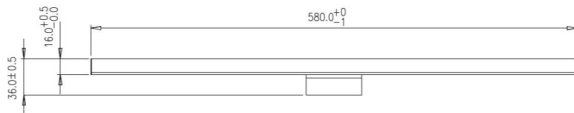

Lagan Lamp | 3470199734

Dimensions [mm]

General features

Power supply	230V ~ 50Hz
Light source	LED
Wattage	3.6W
Size	380 mm
Length of wire	1.5m
Packing method	Sales Box

Lighting

Beam angle	120°
Colour temperature	3220K - 3465K
Colour rendering index	~80
Luminous flux	~123 lumen

Safety

IP Class	IP44
Protection Class	Class III
Approvals	CE

Materials

Diffuser	PMMA
Arm	Aluminium
Screw	Steel

Packing

Box	Weight	Size	Amount
Inner		390x160x40 mm	1 pc
Outer	G.W.: 14.7KGS N.W.: 9.9KGS	620x410x340 mm	30 pcs

Labels

No.	Placement	Size	Colour	Print	Amount
1	Arm of Lamp	80x30 mm	Silver	Black	1 pc
2	Arm of Lamp	20x10 mm	Silver	Black	1 pc

1

2

Accessories

Type	Info	Amount
Instruction Manual	IM0083	1 pc.

Product history

Revise and date
Rev0 - 07-08-2015; First version of datasheet

Lagan Lamp | 3470199750

Dimensions [mm]

General features

Power supply	230V ~ 50Hz
Light source	LED
Wattage	5.52W
Size	580 mm
Length of wire	1.5m
Packing method	Sales Box