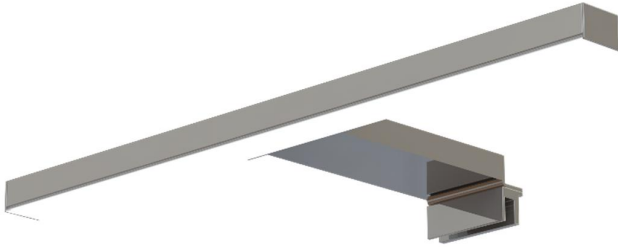

Lagan Lamp | 3470199734

Dimensions [mm]

General features

Power supply	230V ~ 50Hz
Light source	LED
Wattage	3.6W
Size	380 mm
Length of wire	1.5m
Packing method	Sales Box

Lighting

Beam angle	120°
Colour temperature	3220K - 3465K
Colour rendering index	~80
Luminous flux	~123 lumen

Safety

IP Class	IP44
Protection Class	Class III
Approvals	CE

Materials

Diffuser	PMMA
Arm	Aluminium
Screw	Steel

Packing

Box	Weight	Size	Amount
Inner		390x160x40 mm	1 pc
Outer	G.W.: 14.7KGS N.W.: 9.9KGS	620x410x340 mm	30 pcs

Labels

No.	Placement	Size	Colour	Print	Amount
1	Arm of Lamp	80x30 mm	Silver	Black	1 pc
2	Arm of Lamp	20x10 mm	Silver	Black	1 pc

1

2

Accessories

Type	Info	Amount
Instruction Manual	IM0083	1 pc.

Product history

Revise and date
Rev0 - 07-08-2015; First version of datasheet

Lagan Lamp | 3470199750

Dimensions [mm]

General features

Power supply	230V ~ 50Hz
Light source	LED
Wattage	5.52W
Size	580 mm
Length of wire	1.5m
Packing method	Sales Box