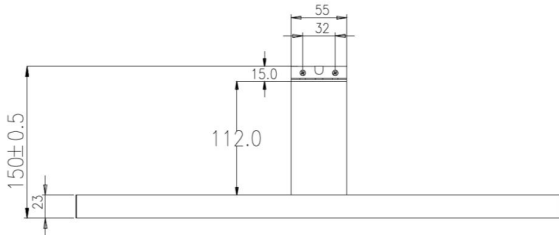

Lagan Lamp | 3470199734

Dimensions [mm]

General features

Power supply	230V ~ 50Hz
Light source	LED
Wattage	3.6W
Size	380 mm
Length of wire	1.5m
Packing method	Sales Box

Lighting

Beam angle	120°
Colour temperature	3220K - 3465K
Colour rendering index	~80
Luminous flux	~123 lumen

Safety

IP Class	IP44
Protection Class	Class III
Approvals	CE

Materials

Diffuser	PMMA
Arm	Aluminium
Screw	Steel

Packing

Box	Weight	Size	Amount
Inner		390x160x40 mm	1 pc
Outer	G.W.: 14.7KGS N.W.: 9.9KGS	620x410x340 mm	30 pcs

Labels

No.	Placement	Size	Colour	Print	Amount
1	Arm of Lamp	80x30 mm	Silver	Black	1 pc
2	Arm of Lamp	20x10 mm	Silver	Black	1 pc

1

2

Accessories

Type	Info	Amount
Instruction Manual	IM0083	1 pc.

Product history

Revise and date
Rev0 - 07-08-2015; First version of datasheet

Lagan Lamp | 3470199750

Dimensions [mm]

General features

Power supply	230V ~ 50Hz
Light source	LED
Wattage	5.52W
Size	580 mm
Length of wire	1.5m
Packing method	Sales Box