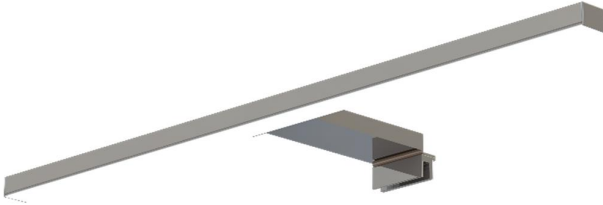

Lagan Lamp | 3470199734

Dimensions [mm]

General features

Power supply	230V ~ 50Hz
Light source	LED
Wattage	3.6W
Size	380 mm
Length of wire	1.5m
Packing method	Sales Box

Lighting

Beam angle	120°
Colour temperature	3220K - 3465K
Colour rendering index	~80
Luminous flux	~123 lumen

Safety

IP Class	IP44
Protection Class	Class III
Approvals	CE

Materials

Diffuser	PMMA
Arm	Aluminium
Screw	Steel

Packing

Box	Weight	Size	Amount
Inner		390x160x40 mm	1 pc
Outer	G.W.: 14.7KGS N.W.: 9.9KGS	620x410x340 mm	30 pcs

Labels

No.	Placement	Size	Colour	Print	Amount
1	Arm of Lamp	80x30 mm	Silver	Black	1 pc
2	Arm of Lamp	20x10 mm	Silver	Black	1 pc

1

2

Accessories

Type	Info	Amount
Instruction Manual	IM0083	1 pc.

Product history

Revise and date
Rev0 - 07-08-2015; First version of datasheet

Lagan Lamp | 3470199750

Dimensions [mm]

General features

Power supply	230V ~ 50Hz
Light source	LED
Wattage	5.52W
Size	580 mm
Length of wire	1.5m
Packing method	Sales Box