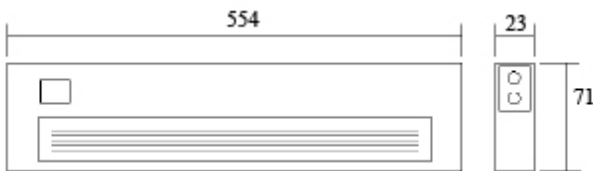

STRIPLIGHT FLAT LED 7W TL4006 3446450211

Dimensions [mm]

General features

Power supply	220-240V
Light source	LED
Wattage	7,0 W
Size	554 mm
Length of wire	1.5m
Packing method	Sales box

Lighting

Beam angle	N/A
Colour temperature	3500K
Colour rendering index	N/A
Luminous flux	N/A

Safety

Protection Class	Class II
Approvals	CE

Materials

Profile	Plast
Endcap	Plast

Packing

Box	Weight	Size	Amount
Sales		560x115x30 mm	1 pc
Outer	G.W.: 12,7 KGS N.W.: 9,9 KGS	570x310x245 mm	20 pcs

Labels

No.	Placement	Size	Colour	Print	Amount
1	Front of housing	115x18 mm	Transparent	Black	1 pc