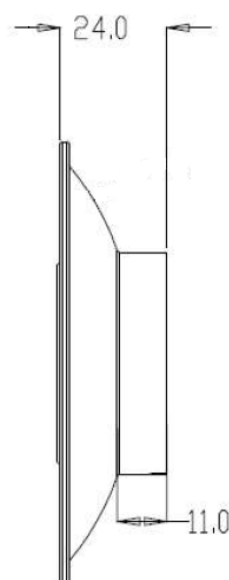

Orbit

3470203162

SPECIFICATIONS

Power supply	12V
Light source	LED
Wattage	3,6 W
Length of wire	2 m

LIGHTING

Lumen	105 lumen
Colour temperature	3000K
CRI-value	>95

SAFETY

Protection Class	III
Approval	CE

MATERIALS

Cover	Aluminium
-------------	-----------

PACKING

Sales Box Size	115x35x120 mm
Sales Box Weight	25 g
Amounts	100 pcs
Outer Box Size	60x26x41 cm
Outer Box Weight	G.W: 14 KGS, N.W: 11 KGS

LOEVSCHALL
THE GOOD LIGHT