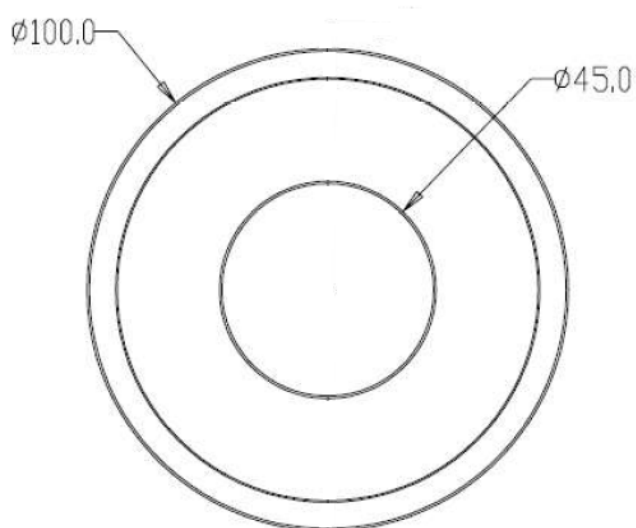

Orbit

3470203162

SPECIFICATIONS

Power supply	12V
Light source	LED
Wattage	3,6 W
Length of wire	2 m

LIGHTING

Lumen	105 lumen
Colour temperature	3000K
CRI-value	>95

SAFETY

Protection Class	III
Approval	CE

MATERIALS

Cover	Aluminium
-------------	-----------

PACKING

Sales Box Size	115x35x120 mm
Sales Box Weight	25 g
Amounts	100 pcs
Outer Box Size	60x26x41 cm
Outer Box Weight	G.W: 14 KGS, N.W: 11 KGS

LOEVSCHALL
THE GOOD LIGHT