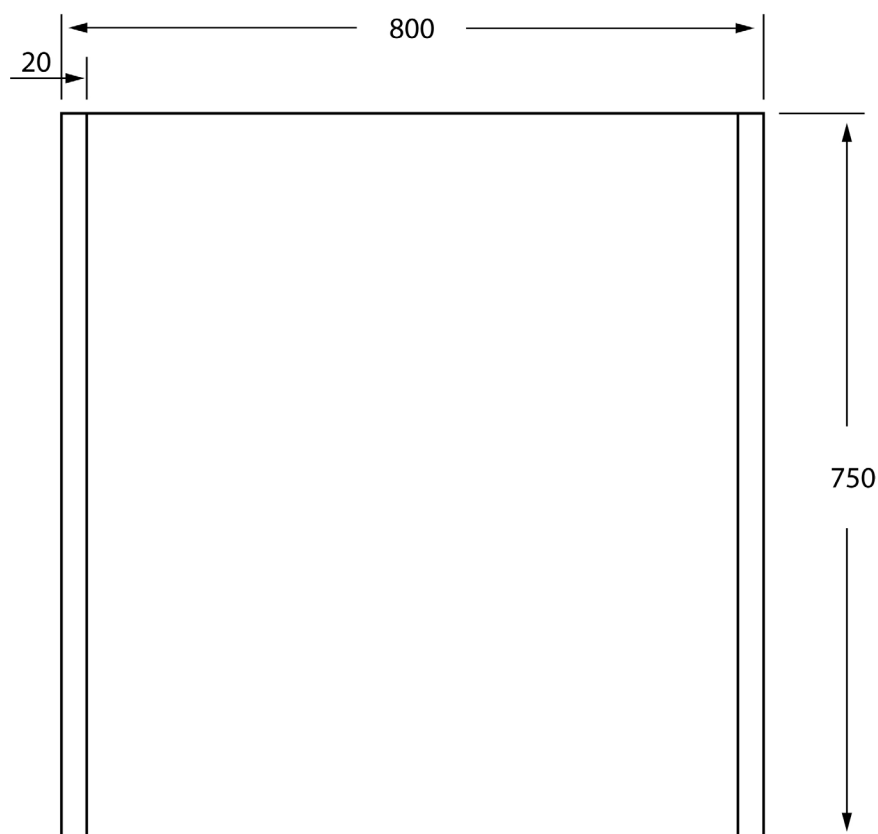

Lago 600x750

3443458119

SPECIFICATIONS

Power supply	230V/50Hz
Light source	LED
Wattage	15W
Kelvin	3000K
CRI-Value.....	>95
IP-Class	IP44

PACKAGING

Outer Box Size	68x6x83cm
Outer Box Weight	G.W.: 8,2 KGS / N.W.: 6,5 KGS

LOEVSCHALL
THE GOOD LIGHT

Nikkelvej 11
DK-8940 Randers SV
Denmark

www.loevschall.dk
+45 8711 4050
loevschall@loevschall.dk

Lago 800x750

3443458122

SPECIFICATIONS

Power supply	230V/50Hz
Light source	LED
Wattage	15W
Kelvin	3000K
CRI-Value	>95
IP-Class	IP44

PACKAGING

Outer Box Size	88x6x83cm
Outer Box Weight	G.W.: 10,1 KGS / N.W.: 8,3 KGS

LOEVSCHALL
THE GOOD LIGHT

Nikkelvej 11
DK-8940 Randers SV
Denmark

www.loevschall.dk
+45 8711 4050
loevschall@loevschall.dk

Lago 1200x750

3443458135

SPECIFICATIONS

Power supply	230V/50Hz
Light source	LED
Wattage	15W
Kelvin	3000K
CRI-Value	>95
IP-Class	IP44

PACKAGING

Outer Box Size	128x6x83cm
Outer Box Weight	G.W.: 14 KGS / N.W.: 12 KGS