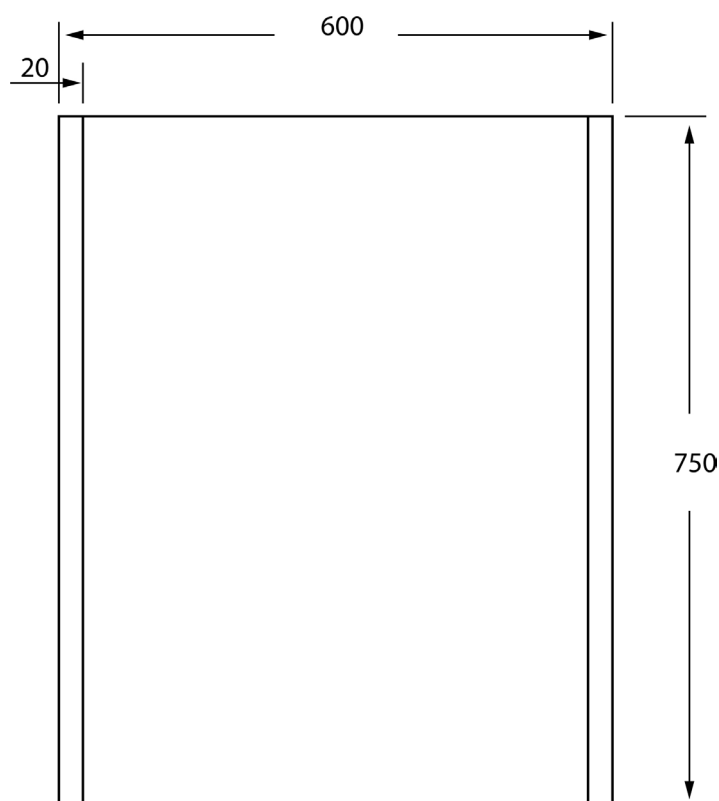

Lago 600x750

3443458119

SPECIFICATIONS

Power supply	230V/50Hz
Light source	LED
Wattage	15W
Kelvin	3000K
CRI-Value.....	>95
IP-Class	IP44

PACKAGING

Outer Box Size	68x6x83cm
Outer Box Weight	G.W.: 8,2 KGS / N.W.: 6,5 KGS

LOEVSCHALL
THE GOOD LIGHT

Nikkelvej 11
DK-8940 Randers SV
Denmark

www.loevschall.dk
+45 8711 4050
loevschall@loevschall.dk

Lago 800x750

3443458122

SPECIFICATIONS

Power supply	230V/50Hz
Light source	LED
Wattage	15W
Kelvin	3000K
CRI-Value	>95
IP-Class	IP44

PACKAGING

Outer Box Size	88x6x83cm
Outer Box Weight	G.W.: 10,1 KGS / N.W.: 8,3 KGS

LOEVSCHALL
THE GOOD LIGHT

Nikkelvej 11
DK-8940 Randers SV
Denmark

www.loevschall.dk
+45 8711 4050
loevschall@loevschall.dk

Lago 1200x750

3443458135

SPECIFICATIONS

Power supply	230V/50Hz
Light source	LED
Wattage	15W
Kelvin	3000K
CRI-Value	>95
IP-Class	IP44

PACKAGING

Outer Box Size	128x6x83cm
Outer Box Weight	G.W.: 14 KGS / N.W.: 12 KGS