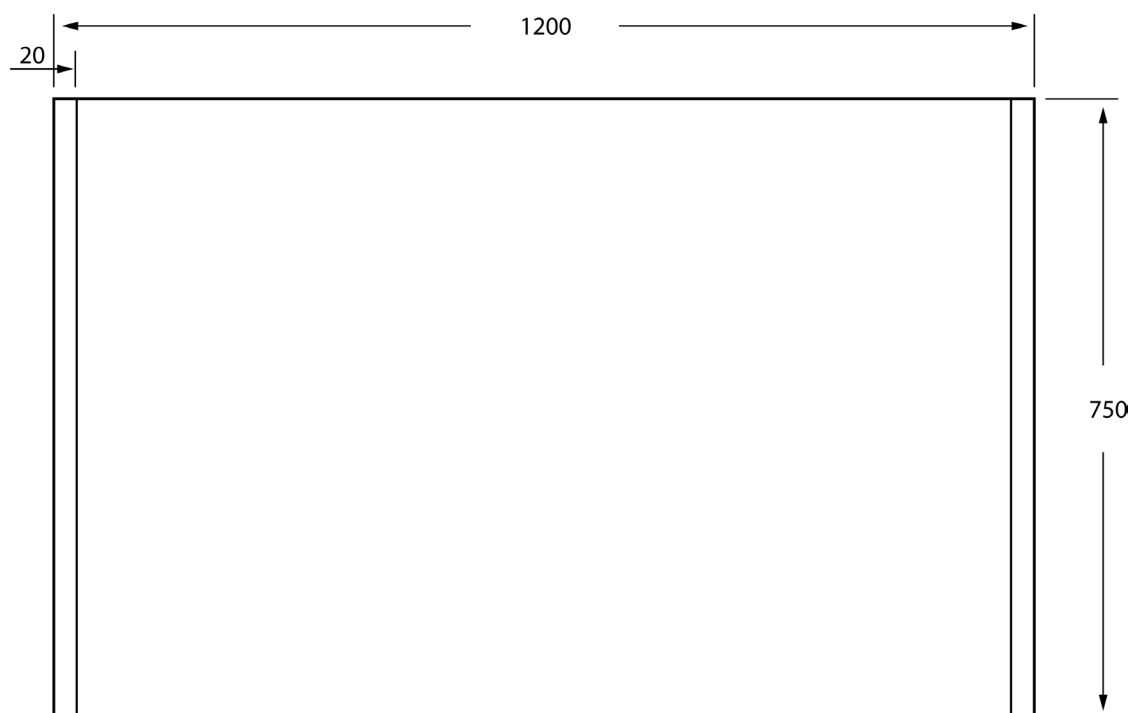

Lago 600x750

3443458119

SPECIFICATIONS

Power supply	230V/50Hz
Light source	LED
Wattage	15W
Kelvin	3000K
CRI-Value.....	>95
IP-Class	IP44

PACKAGING

Outer Box Size	68x6x83cm
Outer Box Weight	G.W.: 8,2 KGS / N.W.: 6,5 KGS

PACKAGING

Outer Box Size	88x6x83cm
Outer Box Weight	G.W.: 10,1 KGS / N.W.: 8,3 KGS

LOEVSCHALL
THE GOOD LIGHT

Nikkelvej 11
DK-8940 Randers SV
Denmark

www.loevschall.dk
+45 8711 4050
loevschall@loevschall.dk

Lago 1200x750

3443458135

SPECIFICATIONS

Power supply	230V/50Hz
Light source	LED
Wattage	15W
Kelvin	3000K
CRI-Value	>95
IP-Class	IP44

PACKAGING

Outer Box Size	128x6x83cm
Outer Box Weight	G.W.: 14 KGS / N.W.: 12 KGS